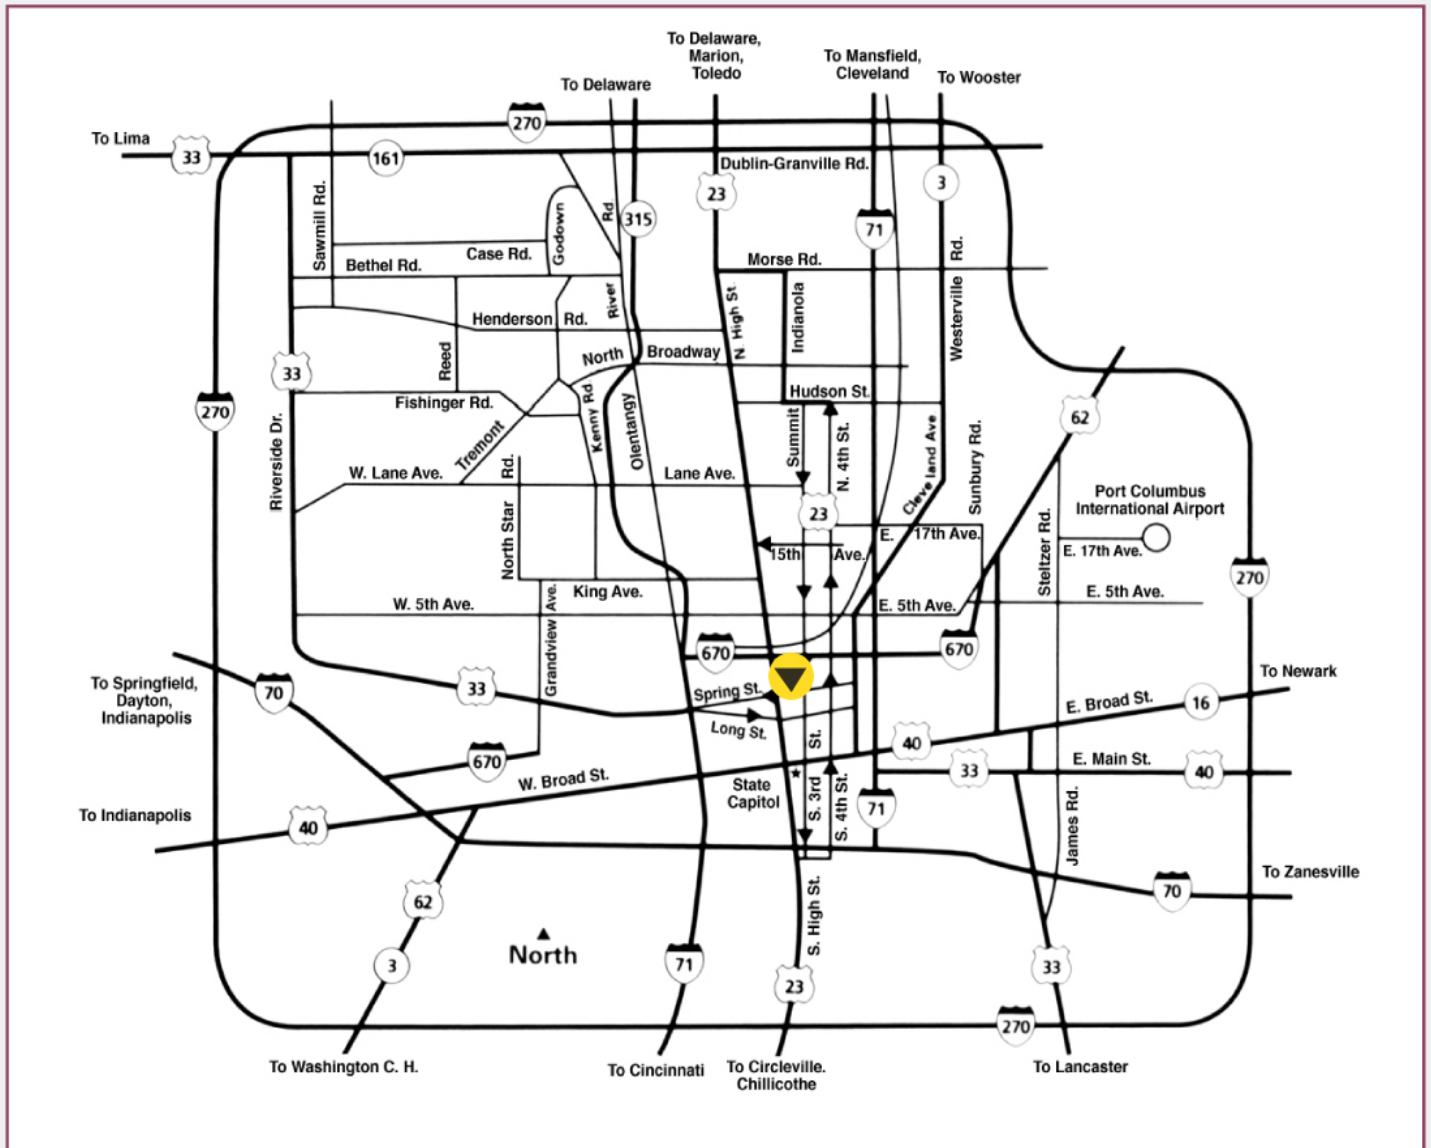

# GREATER COLUMBUS CONVENTION CENTER

Please be advised that the directions on this map are for the two main highways (I-70 and I-71) that come into Columbus, Ohio. If you are traveling on a different highway and/or state route outside of Columbus, you will need to obtain directions from your location that will allow you to access I-70 and/or I-71 into Columbus, Ohio.

- **Port Columbus** - I-670 West, Exit "4-B" to the Columbus Convention Center.
- **Cleveland** - I-71 South to West on I-670 "109-A" to Exit "4-B" to the Columbus Convention Center or I-71 South to Spring Street Exit; West on Spring Street to Fourth Street; North on Fourth Street to Nationwide Boulevard.
- **Cincinnati** - I-71 North to I-70 East to Fourth Street Exit; North on Fourth Street to Nationwide Boulevard.
- **Indianapolis** - I-70 East to Fourth Street Exit; North on Fourth Street to Nationwide Boulevard.
- **Wheeling** - I-70 West to Fourth Street Exit; North on Fourth Street to Nationwide Boulevard.

GREATER COLUMBUS  
CONVENTION CENTER